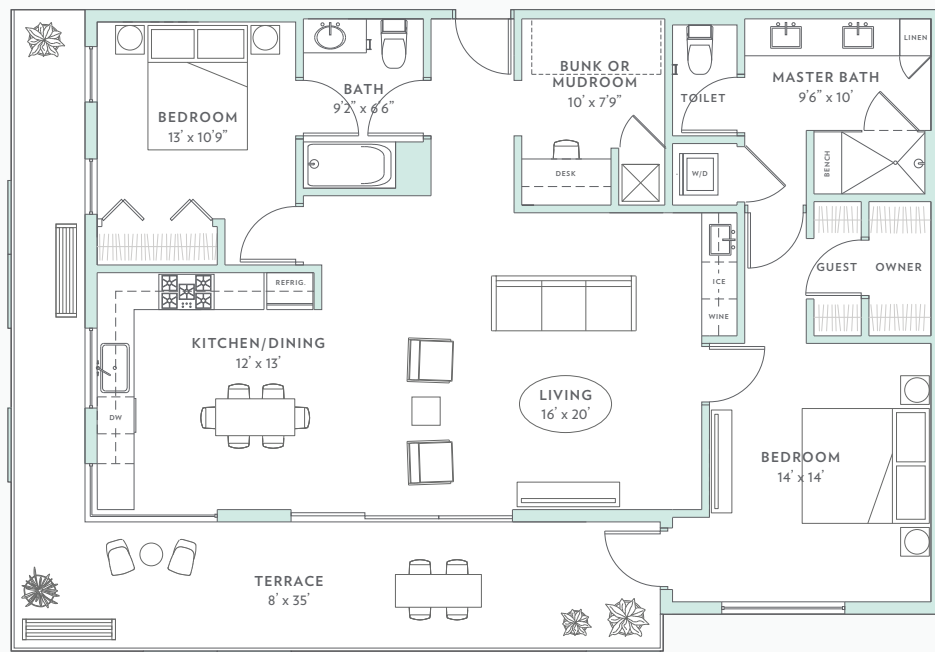

ONE BEDROOM - CORNER SUITE

SUNFLOWER BEACH

RESORT & RESIDENCES

1 BED • 1 BATH

INTERIOR: 801SF

TERRACE: 173SF

TOTAL: 974SF

GULF OF MEXICO

Sunflower Beach Presentation Center • 190 Beach Access Road 1, Port Aransas, TX

SUNFLOWERBEACH.COM • 361.749.2366

ONE BEDROOM - INTERIOR SUITE

TWO BEDROOM - CORNER SUITE

SUNFLOWER
— BEACH —
RESORT & RESIDENCES

2 BEDROOM • 2 BATH + BUNK

INTERIOR: 1,267 SF

TERRACE: 357 SF

TOTAL: 1,624 SF

Sunflower Beach Presentation Center • 190 Beach Access Road 1, Port Aransas, TX

SUNFLOWERBEACH.COM • 361.749.2366

THREE BEDROOM - INTERIOR SUITE

SUNFLOWER
BEACH
RESORT & RESIDENCES

3 BEDROOM • 2 BATH
INTERIOR: 1,522 SF
TERRACE: 159 SF
TOTAL: 1,681 SF

Sunflower Beach Presentation Center • 190 Beach Access Road 1, Port Aransas, TX

SUNFLOWERBEACH.COM • 361.749.2366