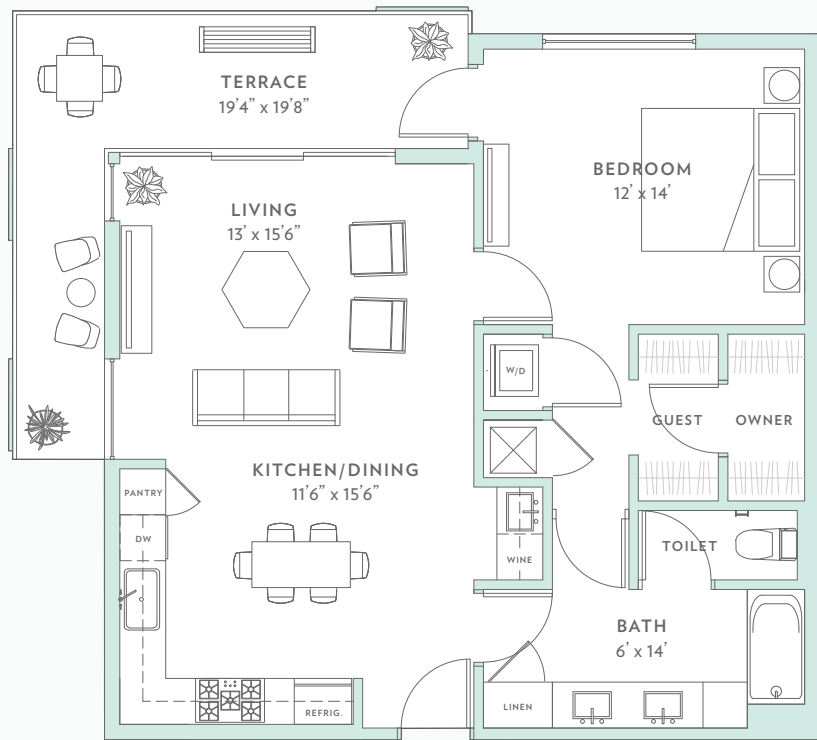

ONE BEDROOM - CORNER SUITE

SUNFLOWER BEACH

RESORT & RESIDENCES

1 BED • 1 BATH

INTERIOR: 801SF

TERRACE: 173SF

TOTAL: 974SF

GULF OF MEXICO

Sunflower Beach Presentation Center • 190 Beach Access Road 1, Port Aransas, TX

SUNFLOWERBEACH.COM • 361.749.2366

ONE BEDROOM - INTERIOR SUITE

TWO BEDROOM - CORNER SUITE

SUNFLOWER
— BEACH —
RESORT & RESIDENCES

2 BEDROOM • 2 BATH + BUNK

INTERIOR: 1,267 SF

TERRACE: 357 SF

TOTAL: 1,624 SF

Sunflower Beach Presentation Center • 190 Beach Access Road 1, Port Aransas, TX

SUNFLOWERBEACH.COM • 361.749.2366

THREE BEDROOM - INTERIOR SUITE

SUNFLOWER
BEACH
RESORT & RESIDENCES

3 BEDROOM • 2 BATH
INTERIOR: 1,522 SF
TERRACE: 159 SF
TOTAL: 1,681 SF

Sunflower Beach Presentation Center • 190 Beach Access Road 1, Port Aransas, TX

SUNFLOWERBEACH.COM • 361.749.2366