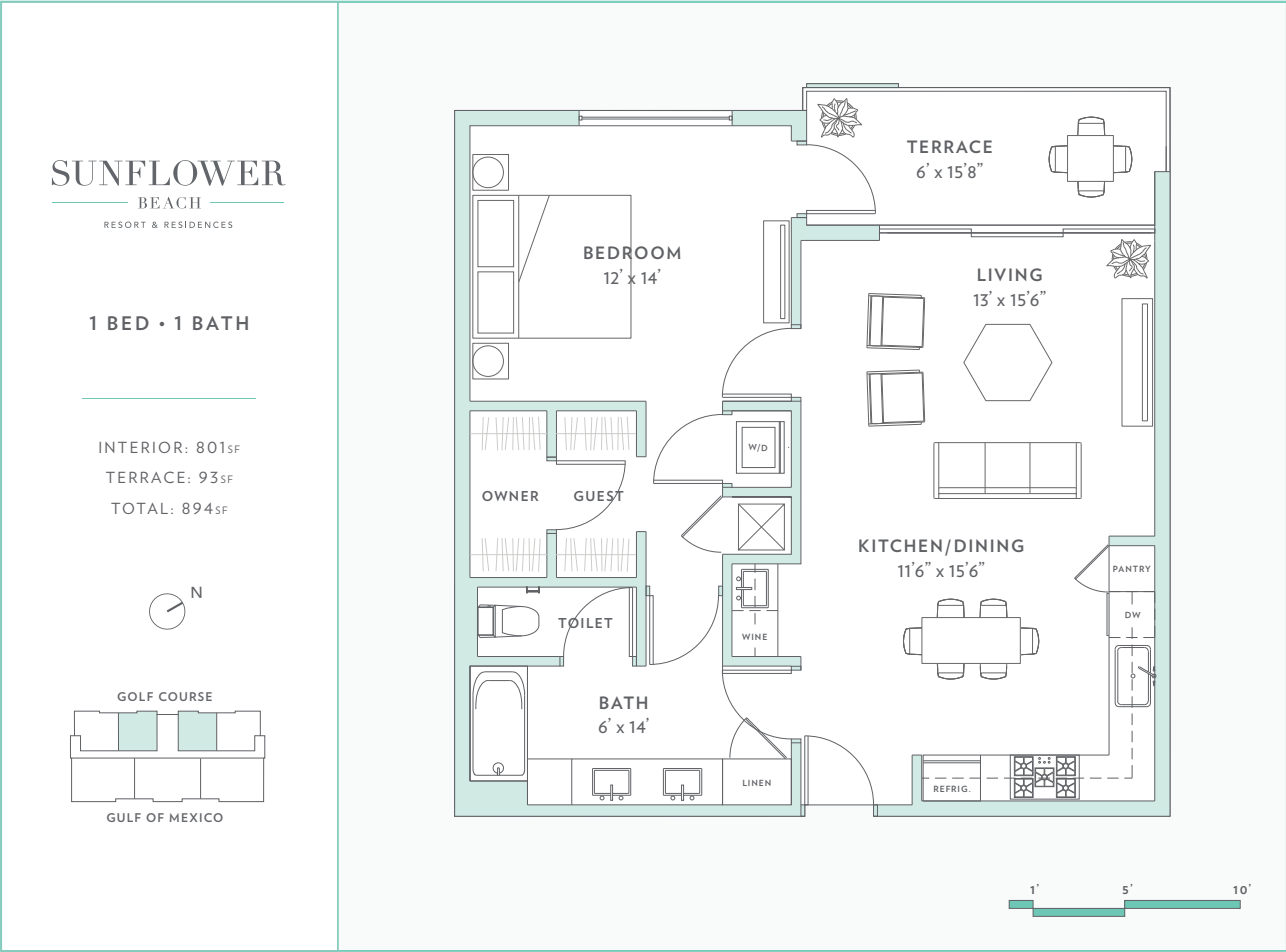

ONE BEDROOM - INTERIOR SUITE