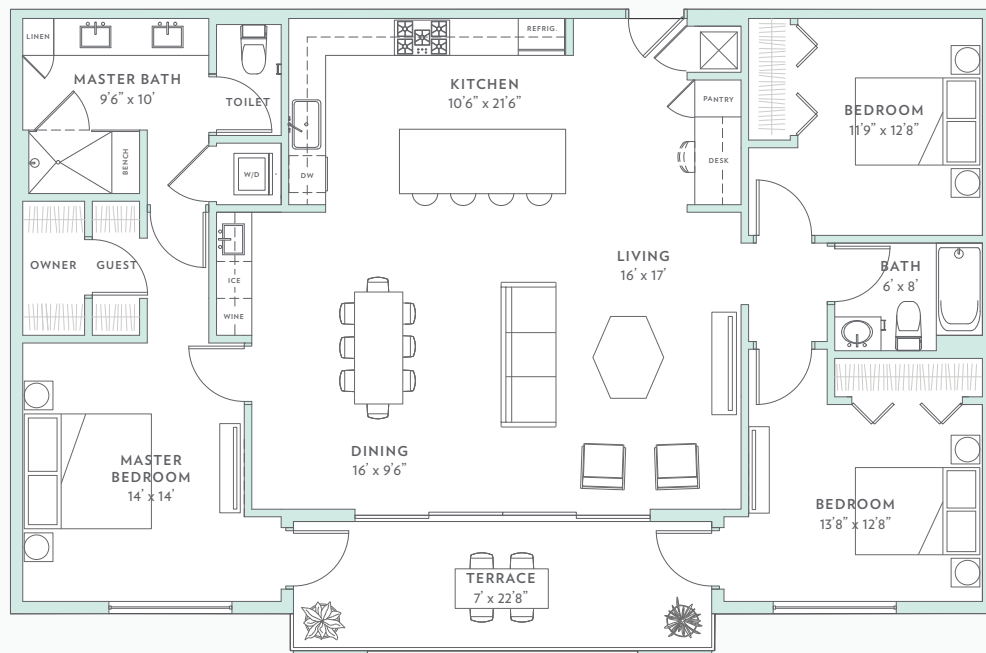

ONE BEDROOM - CORNER SUITE

SUNFLOWER BEACH

RESORT & RESIDENCES

1 BED • 1 BATH

INTERIOR: 801SF

TERRACE: 173SF

TOTAL: 974SF

GULF OF MEXICO

2 BEDROOM • 2 BATH + BUNK

INTERIOR: 1,267 SF

TERRACE: 357 SF

TOTAL: 1,624 SF

Sunflower Beach Presentation Center • 190 Beach Access Road 1, Port Aransas, TX

SUNFLOWERBEACH.COM • 361.749.2366

THREE BEDROOM - INTERIOR SUITE

SUNFLOWER
BEACH
RESORT & RESIDENCES

3 BEDROOM • 2 BATH
INTERIOR: 1,522 SF
TERRACE: 159 SF
TOTAL: 1,681 SF

Sunflower Beach Presentation Center • 190 Beach Access Road 1, Port Aransas, TX

SUNFLOWERBEACH.COM • 361.749.2366